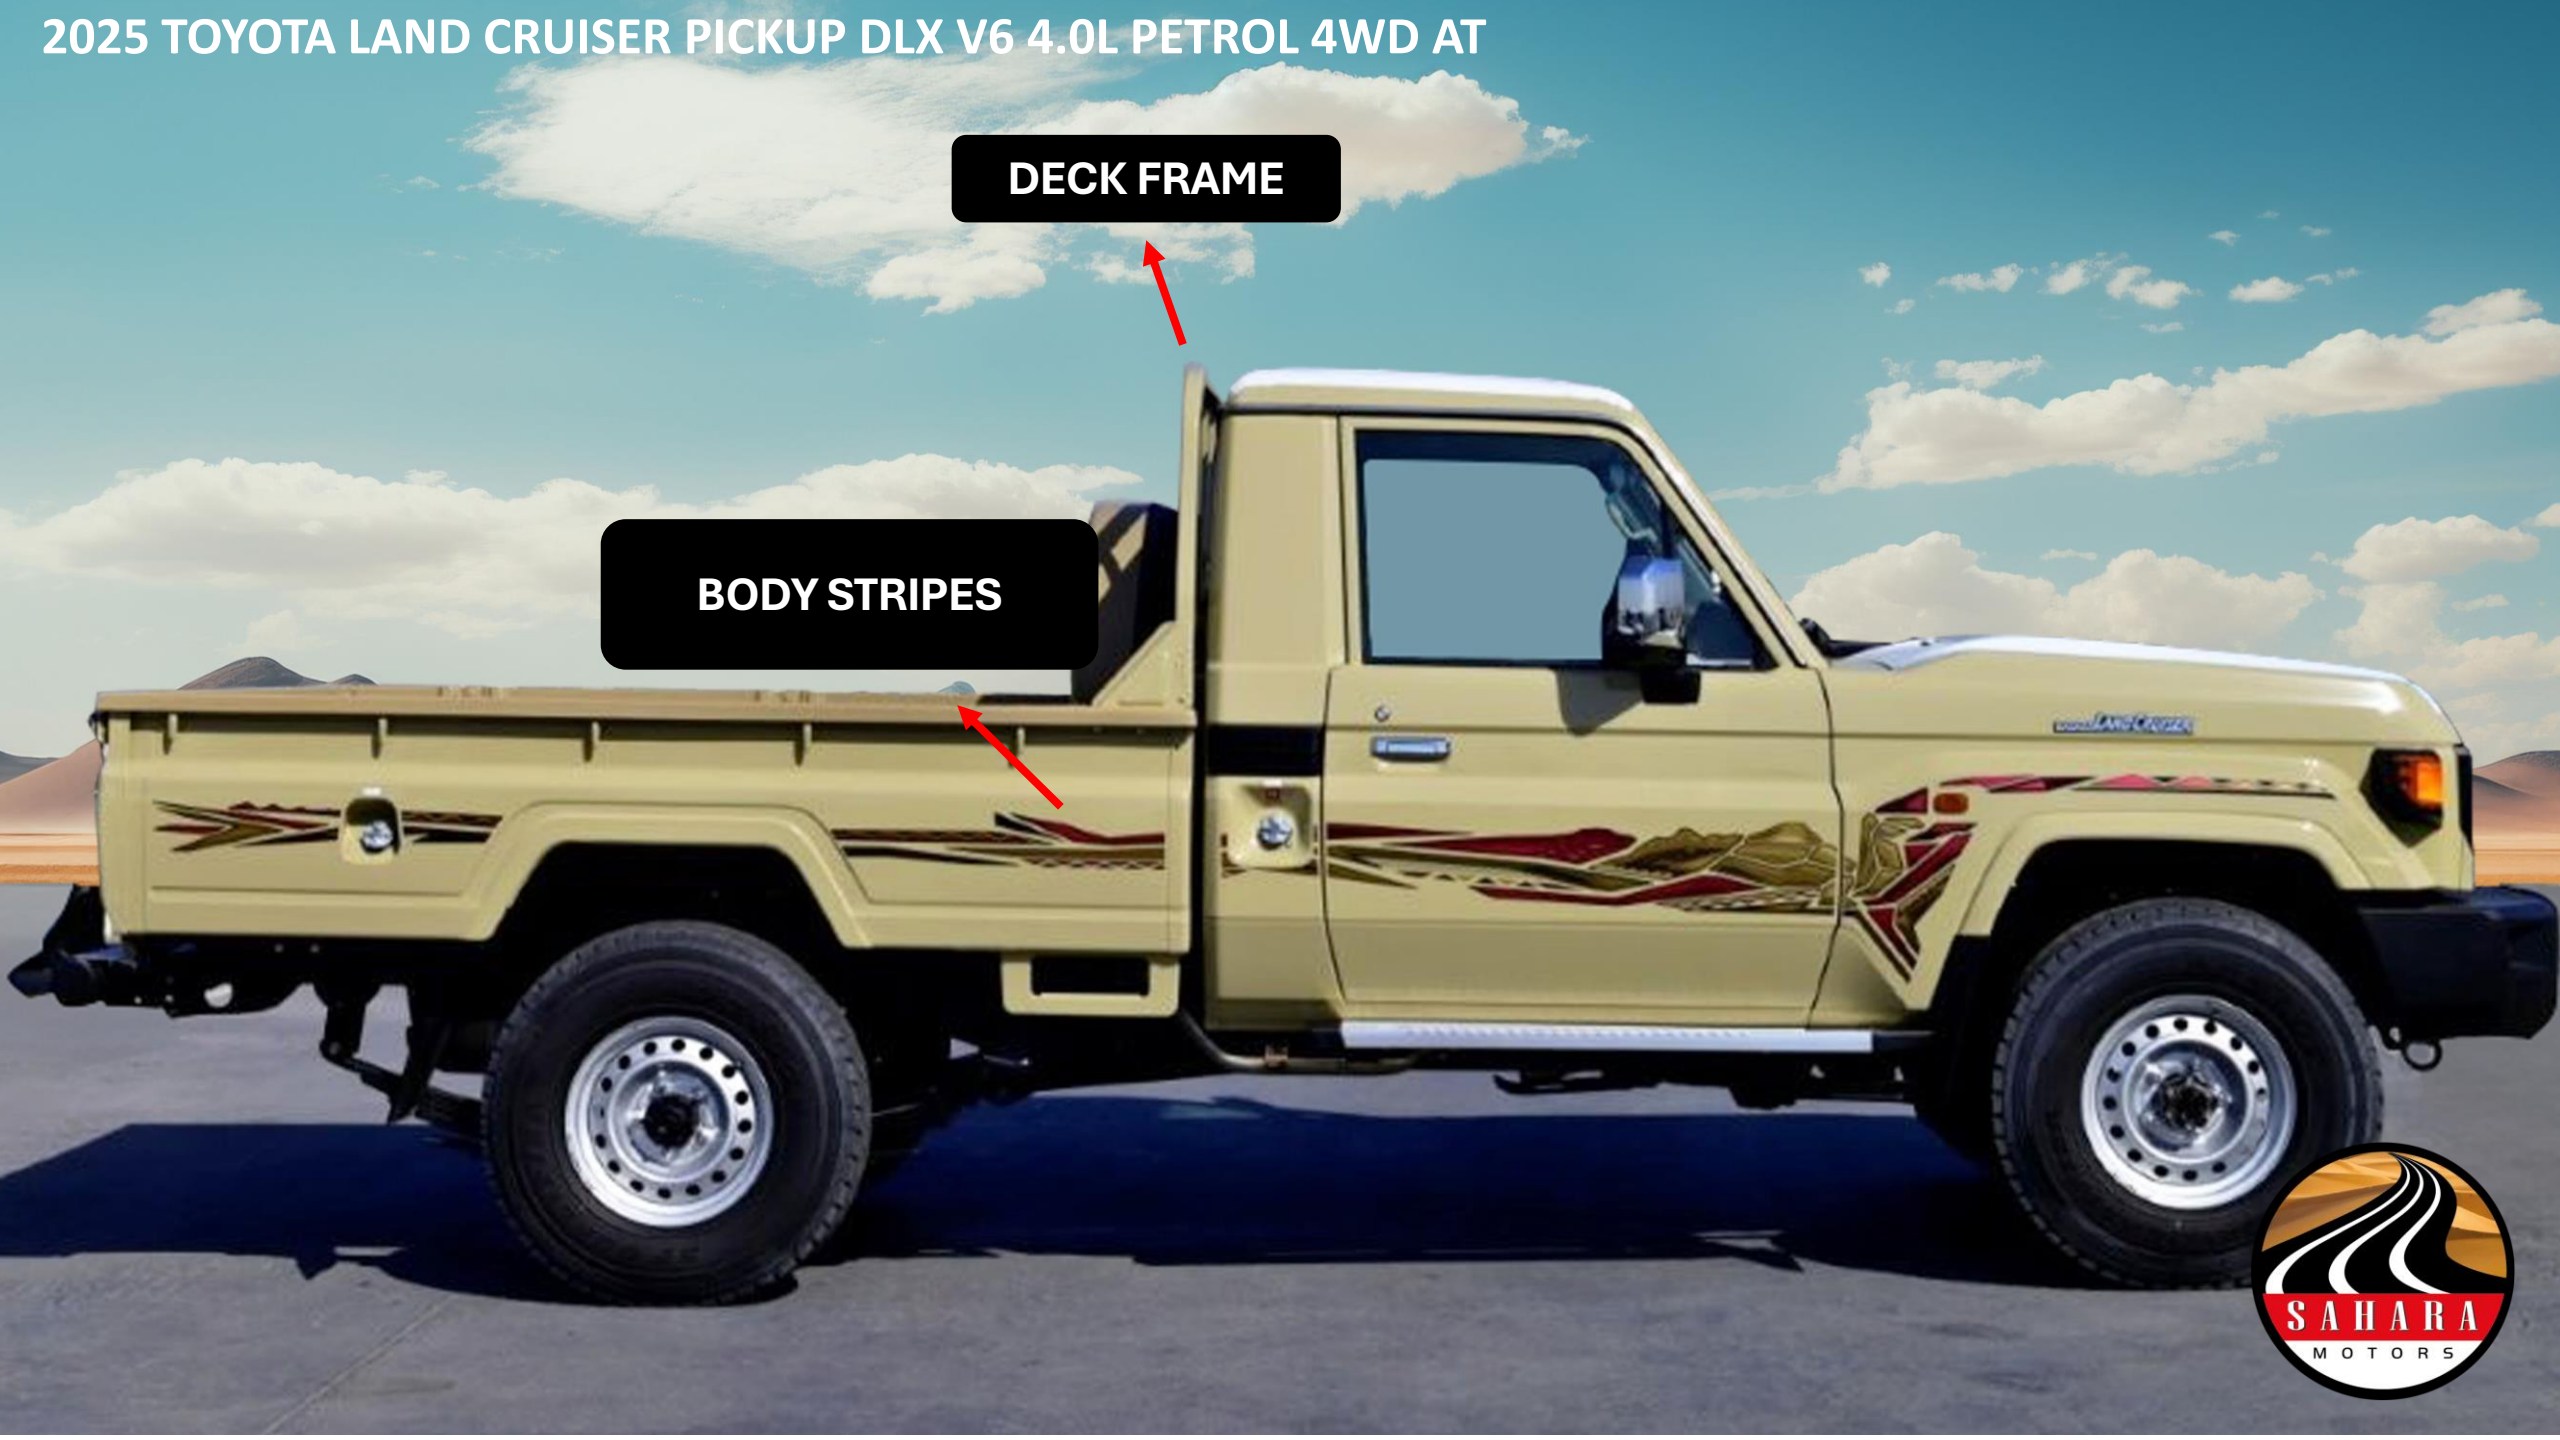

2025
LAND CRUISER 79

2025 TOYOTA LAND CRUISER PICKUP DLX V6 4.0L PETROL 4WD AT

**HALOGEN
HEADLAMPS**

LED FOGLAMPS

2025 TOYOTA LAND CRUISER PICKUP DLX V6 4.0L PETROL 4WD AT

16" STEEL WHEELS

ELECTRIC WINCH

2025 TOYOTA LAND CRUISER PICKUP DLX V6 4.0L PETROL 4WD AT

DECK FRAME

BODY STRIPES

2025 TOYOTA LAND CRUISER PICKUP DLX V6 4.0L PETROL 4WD AT

**REAR BUMPER
STEP**

MUDGURAD

**KEYLESS ENTRY
SYSTEM**

**GLOVE BOX WITH
KEY**

FABRIC SEATS

OPTITRON METER

9" MULTIMEDIA DISPLAY

**POWER STEERING
WITH CONTROLLING
SWITCHES**

**TYRE PRESSURE
MONITORING
SYSTEM**

**POWER
WINDOWS**

2025 MODEL TOYOTA LAND CRUISER PICKUP DLX V6 4.0L PETROL 4WD AUTOMATIC

MODEL CODE - GRJ79L-TJTNKV

ENGINE 1GR-FE, 4.0 LTR, V6 CYL, PETROL EFI, VVTI

ENGINE: EURO4

228 HP / 36.7 KG-M (SAE-NET)

TRANSMISSION: 6 SPEED AUTOMATIC

DOWNHILL ASSIST CONTROL

SUSPENSION: COIL / LEAF HEAVY DUTY TYPE